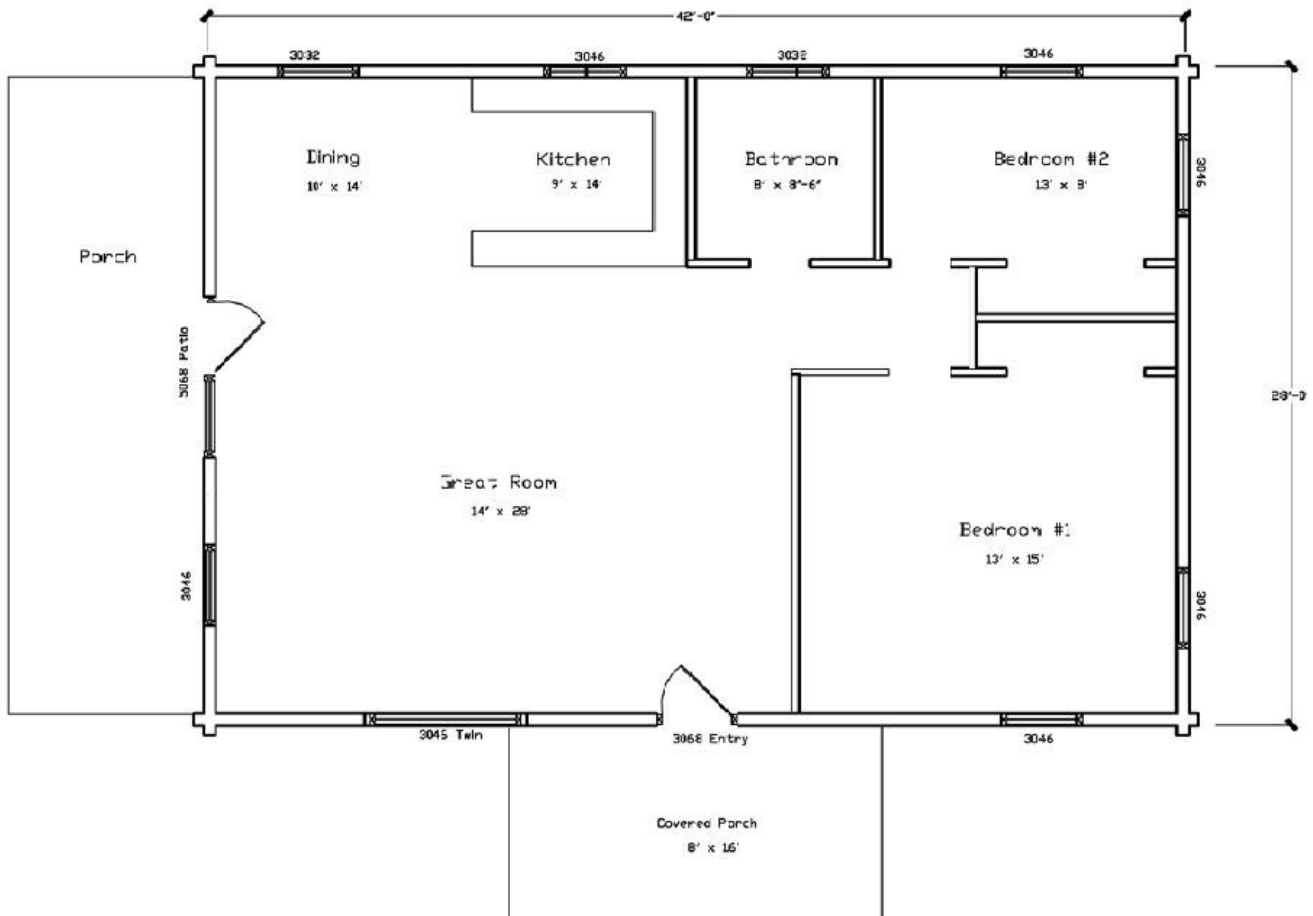

# Spanish Delight

Our "Spanish Delight" vacation house is perfect for the smaller family! Featuring spacious living area with feature "Great Room", 2 double bedrooms and attractive full-length side porch "Spanish Delight" has it all. This luxury log house can be supplied by us and erected by our construction team at any location in Europe. Experience the warmth and ambience that only a log house can give. Our logs come from sustainable sources and our unique lamination process ensures the long life of the property.

## First Floor (Ground)

Spacious Open Plan Dining and Kitchen area

Feature "Great Room"

Separate Bathroom/WC, with bathtub

2 Bedrooms with built-in wardrobes

Porches at front & side

**1<sup>st</sup> Floor: 1176 sq. ft (109.25 sq. m)**

**Porches: 352 sq. Ft (32.7 sq. m)**

**Total area: 1528 sq. ft (142 sq. m)**